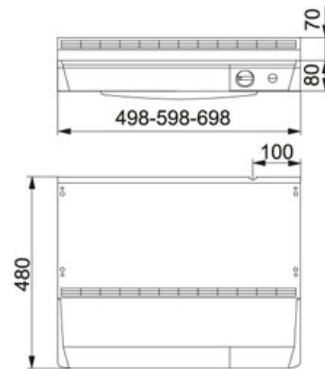

SPECIFICATION SHEET

PRODUCT FAMILY: **Hoods** FINISH: **White** SERIES: **F230** MODEL: **F230 60CM**

Product Information

Article number	110.0038.559
Old article number	2301-0010
Energy Efficiency Class Hoods	C
Width Hood in cm	60
Capacity DIN IEC 61591 Int.	200 m3/h
Capacity DIN IEC 61591 Max.	0 m3/h
Capacity DIN IEC 61591 Min.	130 m3/h
Noiselevel DIN EN 60704-3 Max.	59 dB
Noiselevel DIN EN 60704-3 Min.	45 dB(A)
Power (W)	70 W
Grease filter_1	Kolfilter/Polyesterfilter
Illumination	PL energy saving 1x11W
Type of Controls	Rorative
Recommended positioning height above hob	400mm Electric - 650mm Gas